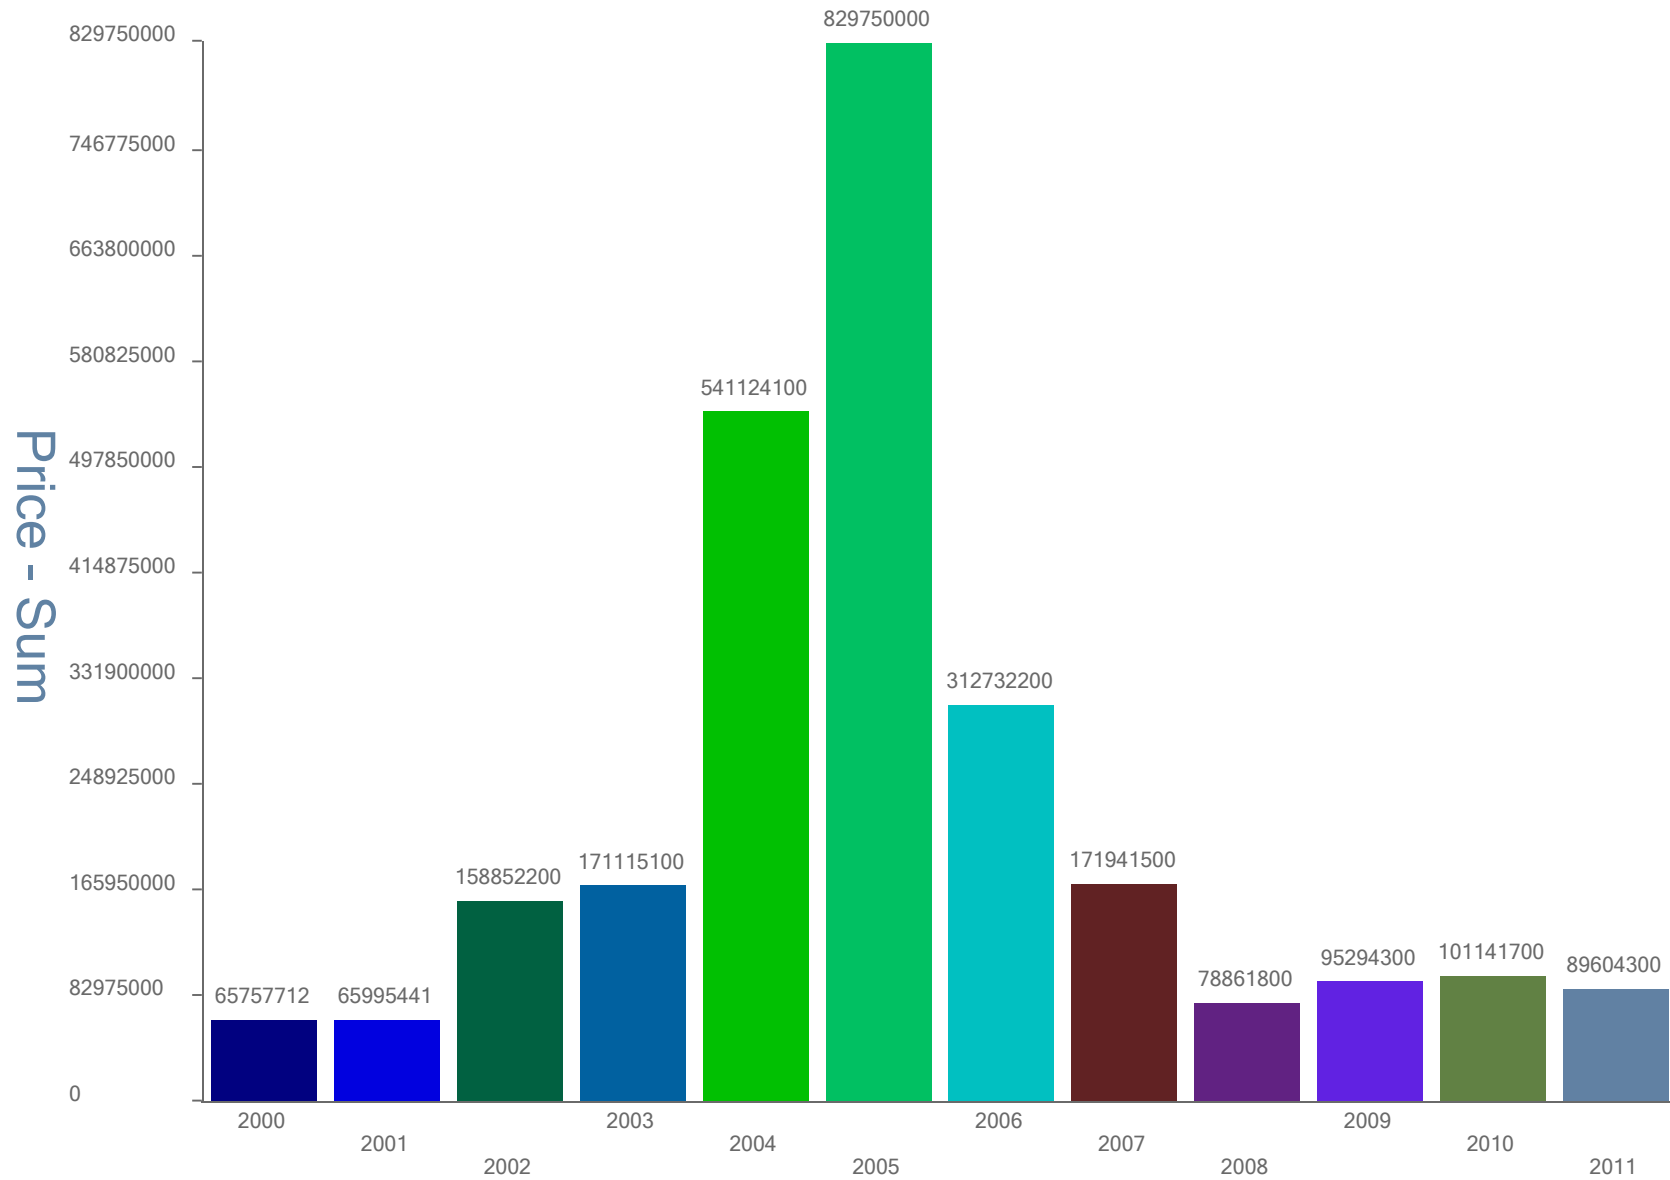

Total Annual Commercial Sales from 2000 to 2011

Walton County, Florida

prepared by Realty House Commercial Properties, Inc.